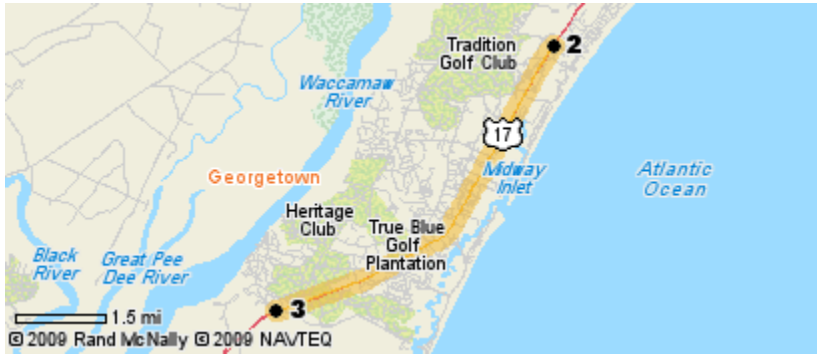

DRIVING DIRECTIONS

Litchfield Beach & Golf Resort to Hobcaw Barony

EST. DRIVE TIME: 14 minutes

EST. DISTANCE: 12 miles

1) You are at Litchfield Beach & Golf Resort -14276 Ocean Hwy, Pawleys Island, SC 29585-4829

2) Go West (left) on US-17 S (Ocean Hwy) 6.7 miles

3) Continue onto US-17 S 5.0 miles

4) Turn **L** onto Hobcaw Rd <0.1 miles

5) You are at Hobcaw Barony -22 Hobcaw Rd, Georgetown, SC 29440-9500