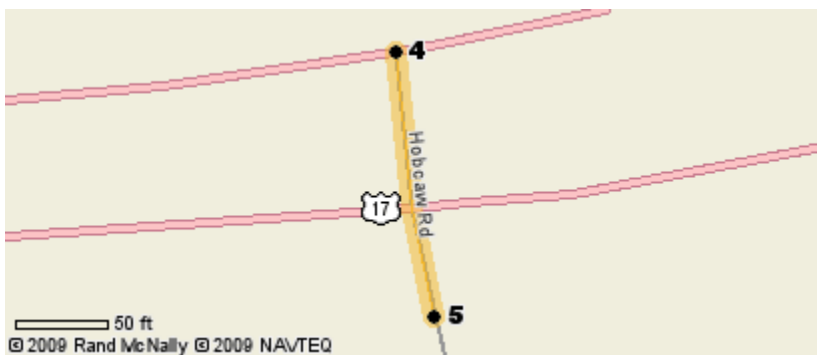

DRIVING DIRECTIONS

Litchfield Beach & Golf Resort to Hobcaw Barony

EST. DRIVE TIME: 14 minutes

EST. DISTANCE: 12 miles

1) You are at Litchfield Beach & Golf Resort -14276 Ocean Hwy, Pawleys Island, SC 29585-4829

2) Go West (left) on US-17 S (Ocean Hwy) 6.7 miles

3) Continue onto US-17 S 5.0 miles

4) Turn **L** onto Hobcaw Rd <0.1 miles

5) You are at Hobcaw Barony -22 Hobcaw Rd, Georgetown, SC 29440-9500