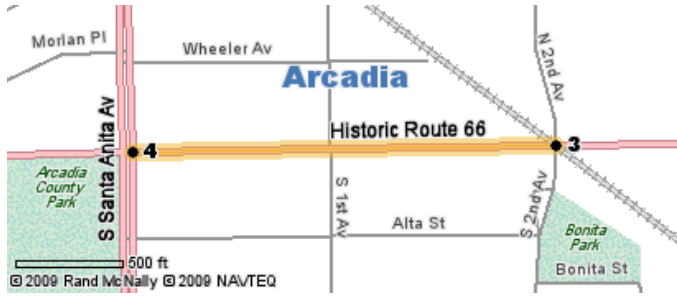

# Driving Directions from Hilton Garden Inn to Brad and Lynn King's Home

## ROUTE SUMMARY

199 N 2nd Ave, Arcadia, CA 91006-7079

1530 Marendale Ln, Arcadia, CA 91006-1835

Estimated Drive Time – 4 minutes

Estimated Distance – 1.8 miles

1. You are at 199 N 2nd Ave, Arcadia, CA 91006-7079

2. Go South on N 2nd Av - 0.1 miles

**3. Turn right onto Historic Route 66 (E Huntington Dr) - 0.4 miles**

**4. Turn right onto N Santa Anita Av - 1.2 miles**

**5. Turn right onto Ontare Rd - < 0.1 miles**

**6. Turn left onto Marendale Ln - < 0.1 miles**

**7. You are at 1530 Marendale Ln, Arcadia, CA 91006-1835**